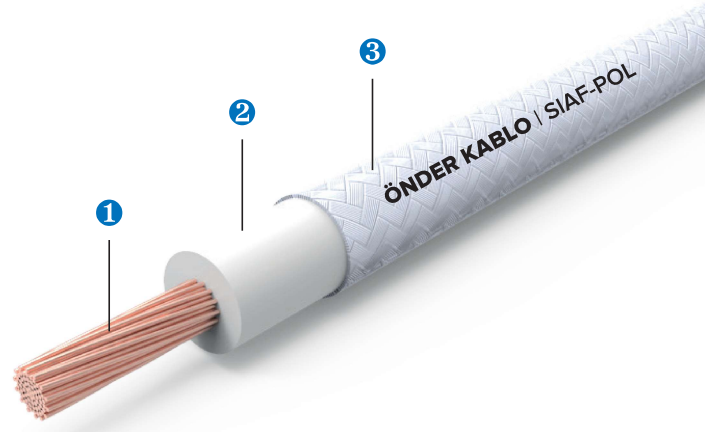

# SIAF-POL

-60°C+200°C

## ÇOK TELLİ İLETKENLİ, TEK DAMARLI, CAMELYAF ÖRGÜ ÜZERİ POLİÜRETAN KAPLI SİLİKON KABLO MULTI WIRE CONDUCTOR, SINGLE CORE, FIBERGLASS BRAIDED WITH POLYURETHANE SILICONE CABLE

### Kablo Yapısı Cable Structure

- 1 İletken / Conductor Esnek tavlı veya kalay kaplı bakır Class-5, IEC 60228  
Flexible bare or tin-plated copper Class-5, as per IEC 60228
- 2 İzolasyon / Insulation Silikon kompaund / Silicone compound
- 3 Örgü / Braid Camelyaf örgü üzeri poliüretan / Glass-fibre braiding with polyurethane